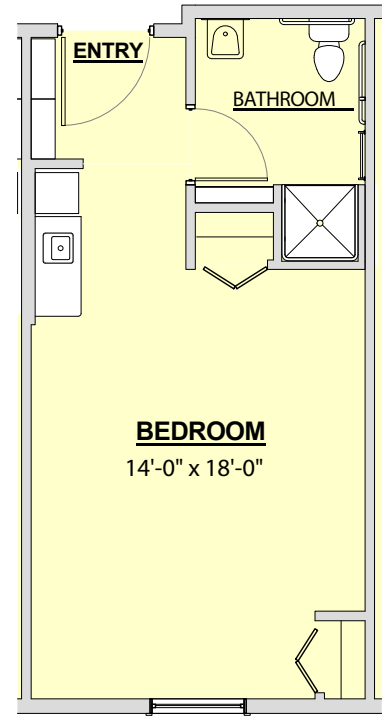

SANCTUARY GRANDE

DANBURY SENIOR LIVING 

INDEPENDENT LIVING AND ASSISTED LIVING APARTMENTS

ALL FLOOR PLANS MEET
ACCESSIBLE REQUIREMENTS.
ALL MEASUREMENTS ARE
APPROXIMATE.

Chestnut (Studio)
353 sq. ft.

Buckeye (Studio)
398 sq. ft.

Cedar (Studio)
416 sq. ft.

Aspen (Studio)
452 sq. ft.

Willow (Studio)
520 sq. ft.