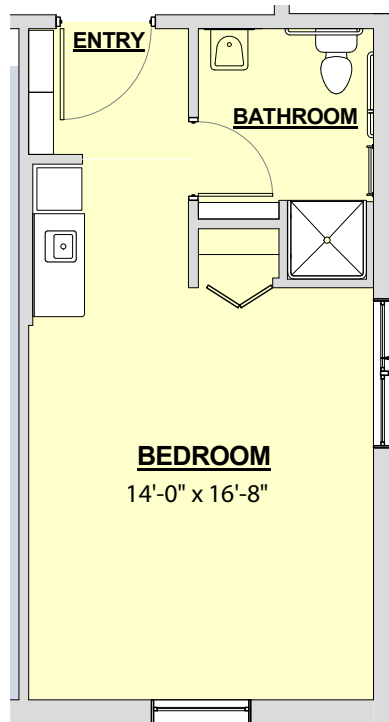

SANCTUARY GRANDE

DANBURY SENIOR LIVING 

INDEPENDENT LIVING AND ASSISTED LIVING APARTMENTS

ALL FLOOR PLANS MEET
ACCESSIBLE REQUIREMENTS.
ALL MEASUREMENTS ARE
APPROXIMATE.

Chestnut (Studio)
353 sq. ft.

Buckeye (Studio)
398 sq. ft.

Cedar (Studio)
416 sq. ft.

Aspen (Studio)
452 sq. ft.

Willow (Studio)
520 sq. ft.