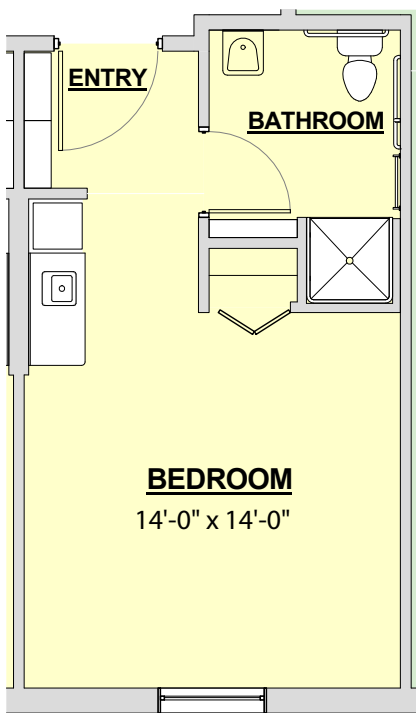

SANCTUARY GRANDE

DANBURY SENIOR LIVING 

INDEPENDENT LIVING AND ASSISTED LIVING APARTMENTS

ALL FLOOR PLANS MEET
ACCESSIBLE REQUIREMENTS.
ALL MEASUREMENTS ARE
APPROXIMATE.

Chestnut (Studio)
353 sq. ft.

Buckeye (Studio)
398 sq. ft.

Cedar (Studio)
416 sq. ft.

Aspen (Studio)
452 sq. ft.

Willow (Studio)
520 sq. ft.