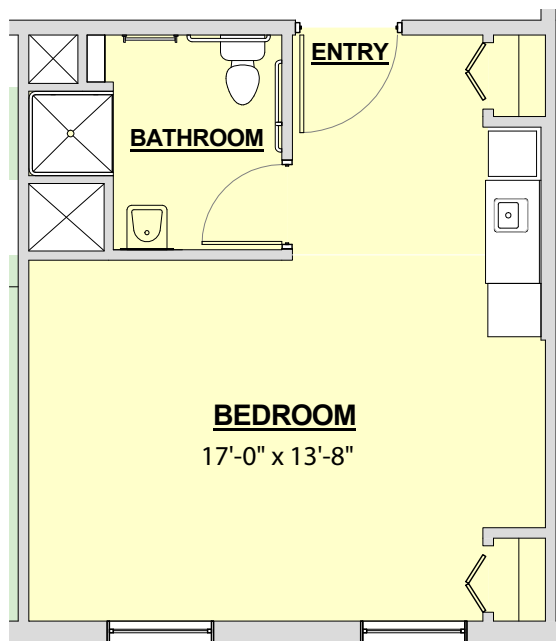

SANCTUARY GRANDE

DANBURY SENIOR LIVING 

INDEPENDENT LIVING AND ASSISTED LIVING APARTMENTS

ALL FLOOR PLANS MEET
ACCESSIBLE REQUIREMENTS.
ALL MEASUREMENTS ARE
APPROXIMATE.

Chestnut (Studio)
353 sq. ft.

Buckeye (Studio)
398 sq. ft.

Cedar (Studio)
416 sq. ft.

Aspen (Studio)
452 sq. ft.

Willow (Studio)
520 sq. ft.