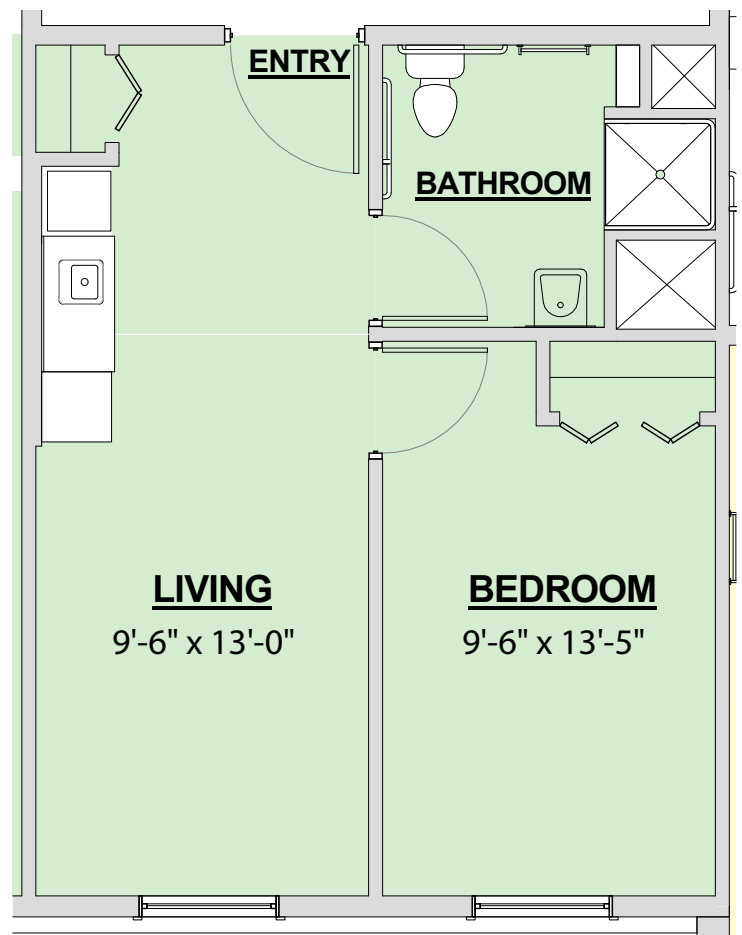

# SANCTUARY GRANDE

DANBURY SENIOR LIVING 

## INDEPENDENT LIVING AND ASSISTED LIVING APARTMENTS

ALL FLOOR PLANS MEET  
ACCESSIBLE REQUIREMENTS.  
ALL MEASUREMENTS ARE  
APPROXIMATE.

Sycamore I (1 Bedroom)  
452 sq. ft.

Sycamore II (1 Bedroom)  
497 sq. ft.