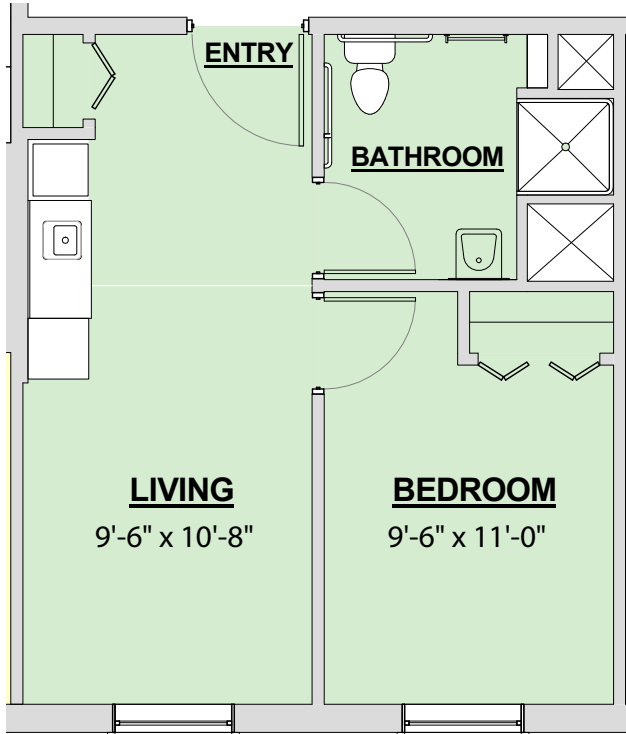

# SANCTUARY GRANDE

DANBURY SENIOR LIVING 

## INDEPENDENT LIVING AND ASSISTED LIVING APARTMENTS

ALL FLOOR PLANS MEET  
ACCESSIBLE REQUIREMENTS.  
ALL MEASUREMENTS ARE  
APPROXIMATE.

Sycamore I (1 Bedroom)  
452 sq. ft.

Sycamore II (1 Bedroom)  
497 sq. ft.