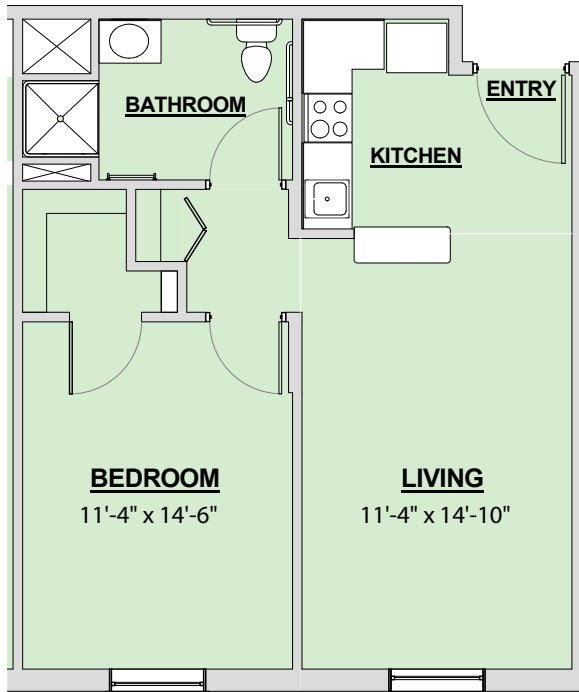

SANCTUARY GRANDE

DANBURY SENIOR LIVING

INDEPENDENT LIVING AND ASSISTED LIVING APARTMENTS

ALL FLOOR PLANS MEET
ACCESSIBLE REQUIREMENTS.
ALL MEASUREMENTS ARE
APPROXIMATE.

Rosewood I (1 Bedroom)
636 sq. ft.

Rosewood II (1 Bedroom
w/ Balcony) 636 sq. ft.