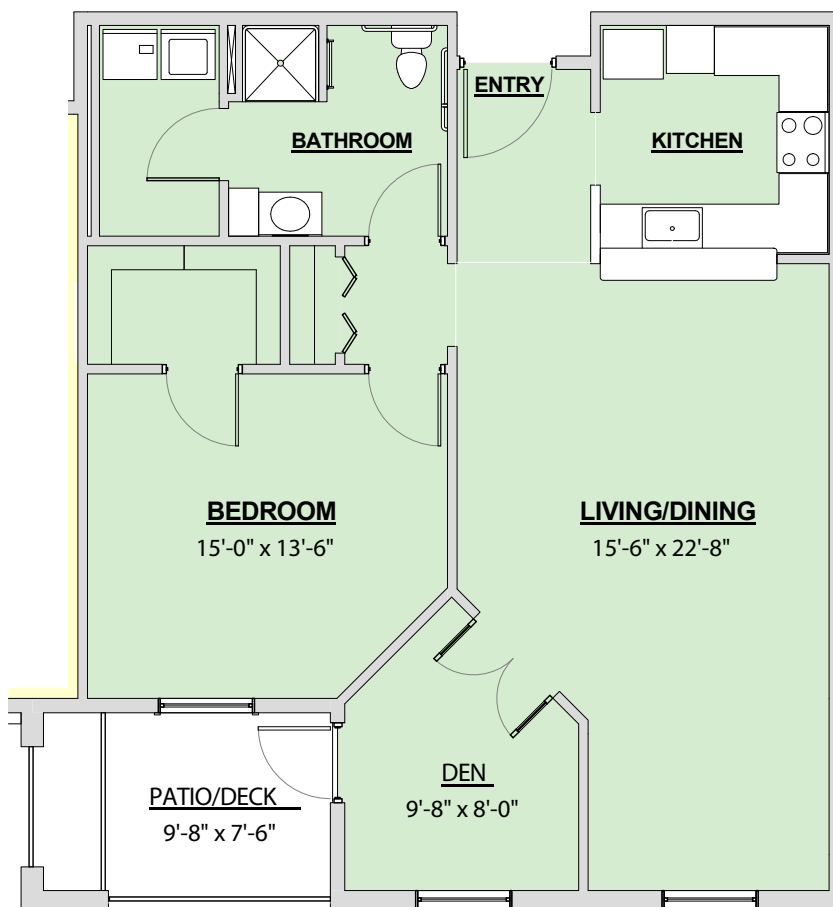

SANCTUARY GRANDE

DANBURY SENIOR LIVING 

INDEPENDENT LIVING AND ASSISTED LIVING APARTMENTS

ALL FLOOR PLANS MEET
ACCESSIBLE REQUIREMENTS.
ALL MEASUREMENTS ARE
APPROXIMATE.

Bayberry (1 Bedroom)
732 sq. ft.

Mulberry (1 Bedroom
w/ Balcony) 1,055 sq. ft.