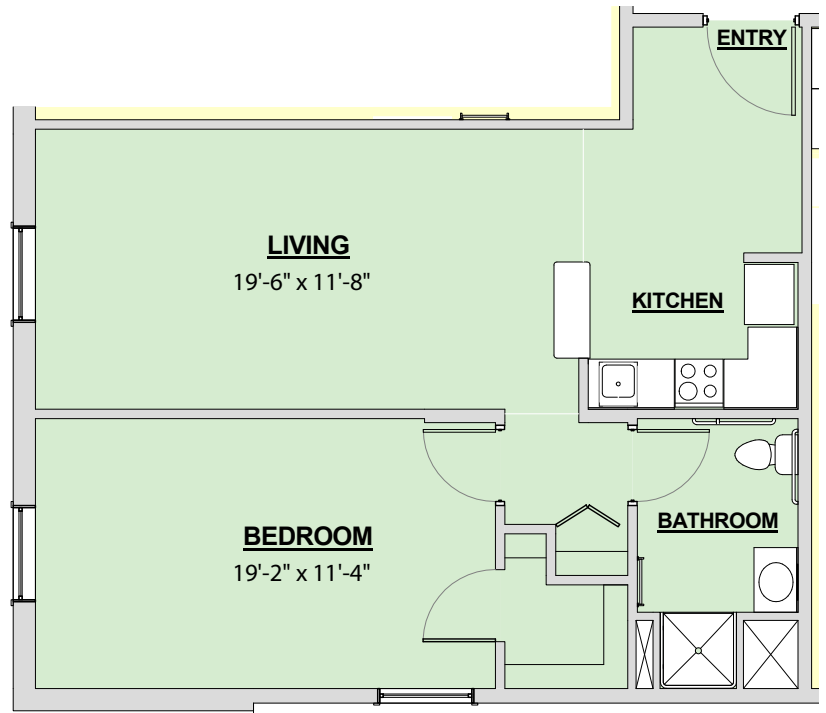

SANCTUARY GRANDE

DANBURY SENIOR LIVING 

INDEPENDENT LIVING AND ASSISTED LIVING APARTMENTS

ALL FLOOR PLANS MEET
ACCESSIBLE REQUIREMENTS.
ALL MEASUREMENTS ARE
APPROXIMATE.

Bayberry (1 Bedroom)
732 sq. ft.

Mulberry (1 Bedroom
w/ Balcony) 1,055 sq. ft.