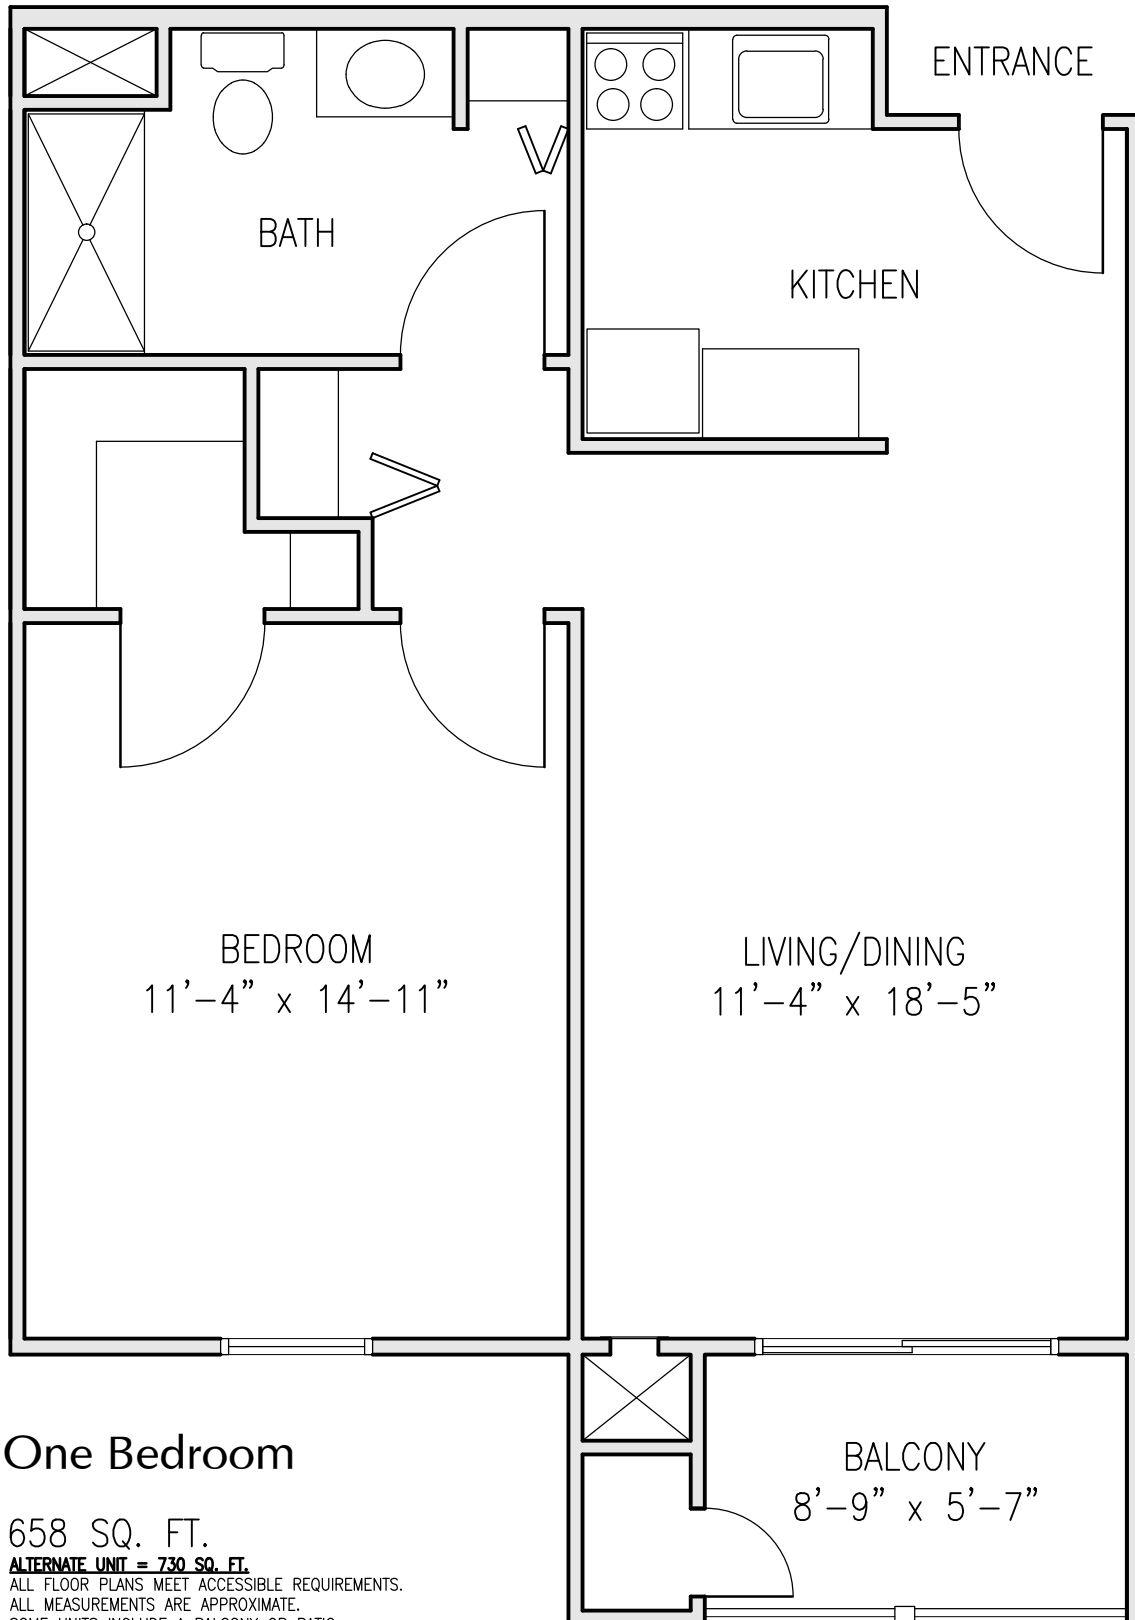

# Danbury

SENIOR LIVING

## One Bedroom

658 SQ. FT.

**ALTERNATE UNIT = 730 SQ. FT.**

ALL FLOOR PLANS MEET ACCESSIBLE REQUIREMENTS.

ALL MEASUREMENTS ARE APPROXIMATE.

SOME UNITS INCLUDE A BALCONY OR PATIO